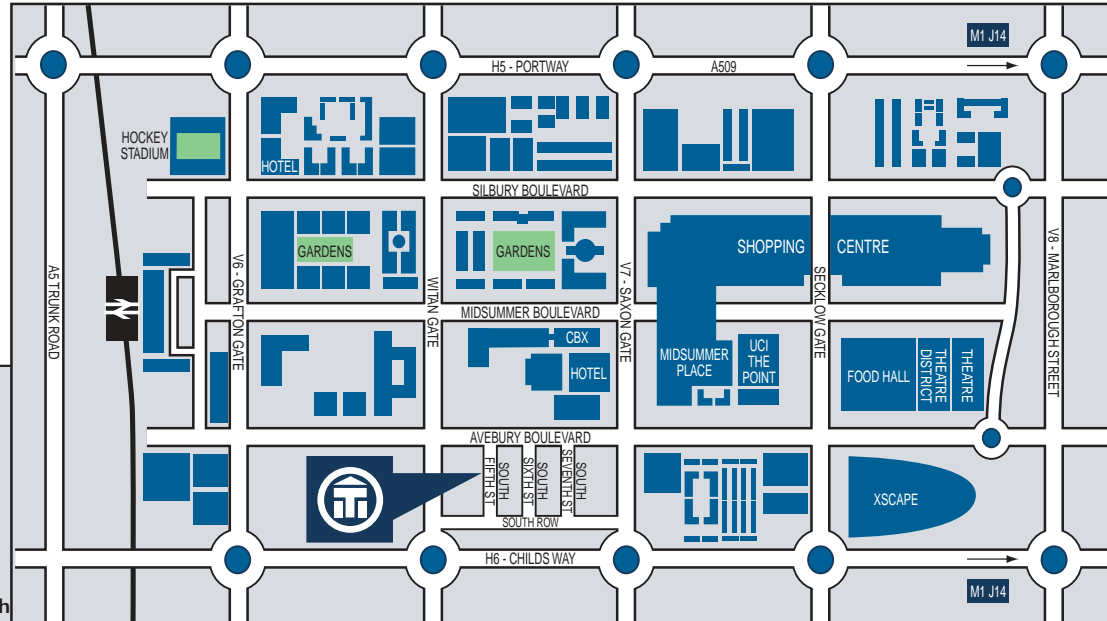

## Institute of Translation & Interpreting

Fortuna House  
South Fifth Street  
Milton Keynes  
England MK9 2EU

**Opening Hours are:**  
Monday - Friday, 09.00 - 17.30 (UK time)

**Contact Details**  
tel: +44 (0)1908 325250  
fax: +44 (0)1908 325259  
email: [info@iti.org.uk](mailto:info@iti.org.uk)  
[www.iti.org.uk](http://www.iti.org.uk)