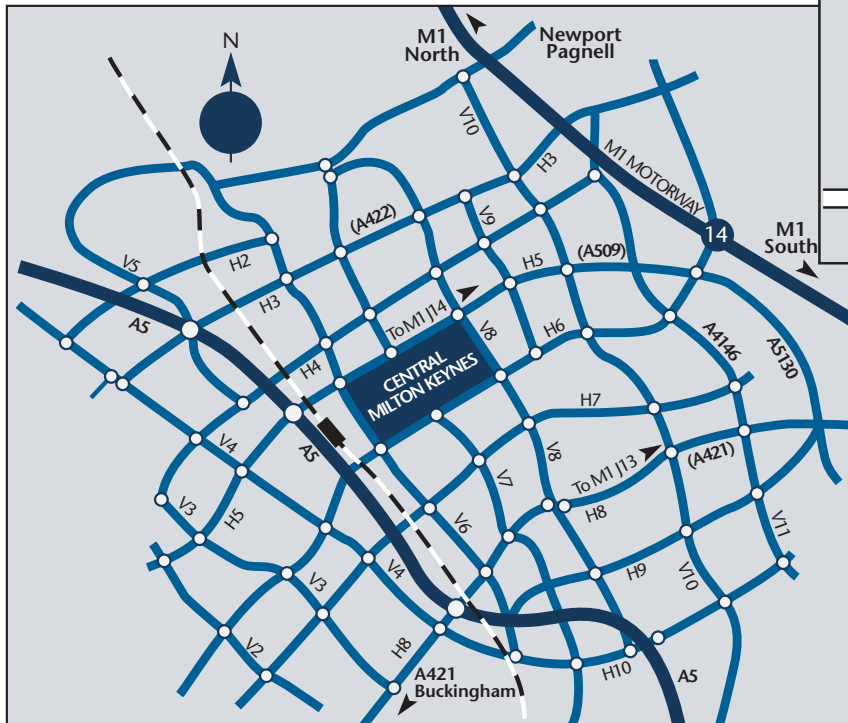

## Institute of Translation & Interpreting

Fortuna House  
South Fifth Street  
Milton Keynes  
England MK9 2EU

**Opening Hours are:**  
Monday - Friday, 09.00 - 17.30 (UK time)

**Contact Details**  
tel: +44 (0)1908 325250  
fax: +44 (0)1908 325259  
email: [info@iti.org.uk](mailto:info@iti.org.uk)  
[www.iti.org.uk](http://www.iti.org.uk)