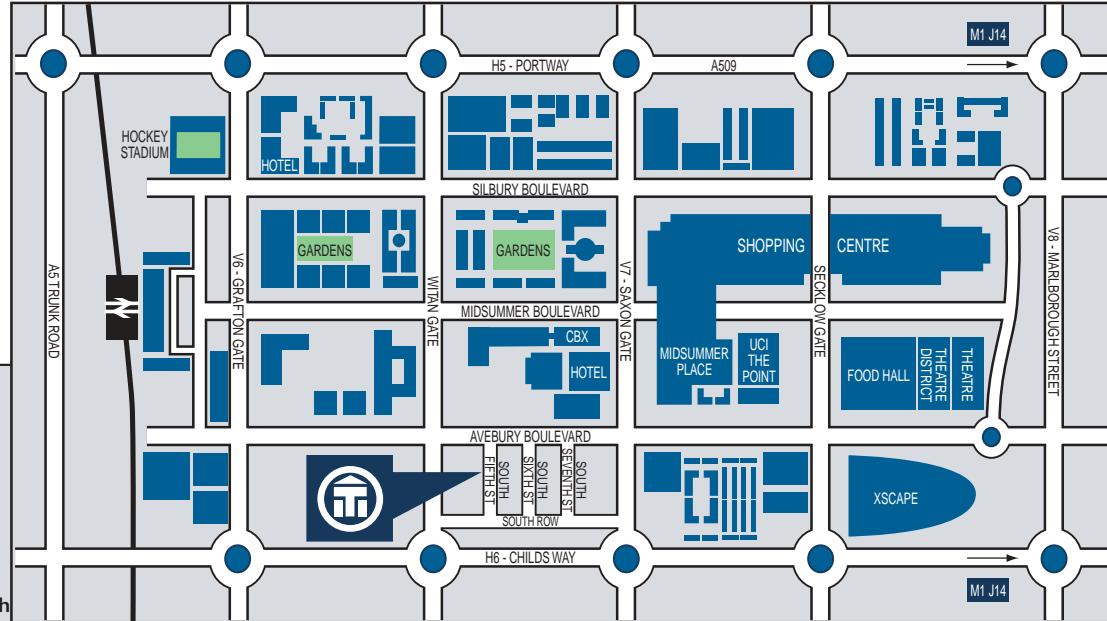

Institute of Translation & Interpreting

Fortuna House
South Fifth Street
Milton Keynes
England MK9 2EU

Opening Hours are:
Monday - Friday, 09.00 - 17.30 (UK time)

Contact Details
tel: +44 (0)1908 325250
fax: +44 (0)1908 325259
email: info@iti.org.uk
www.iti.org.uk