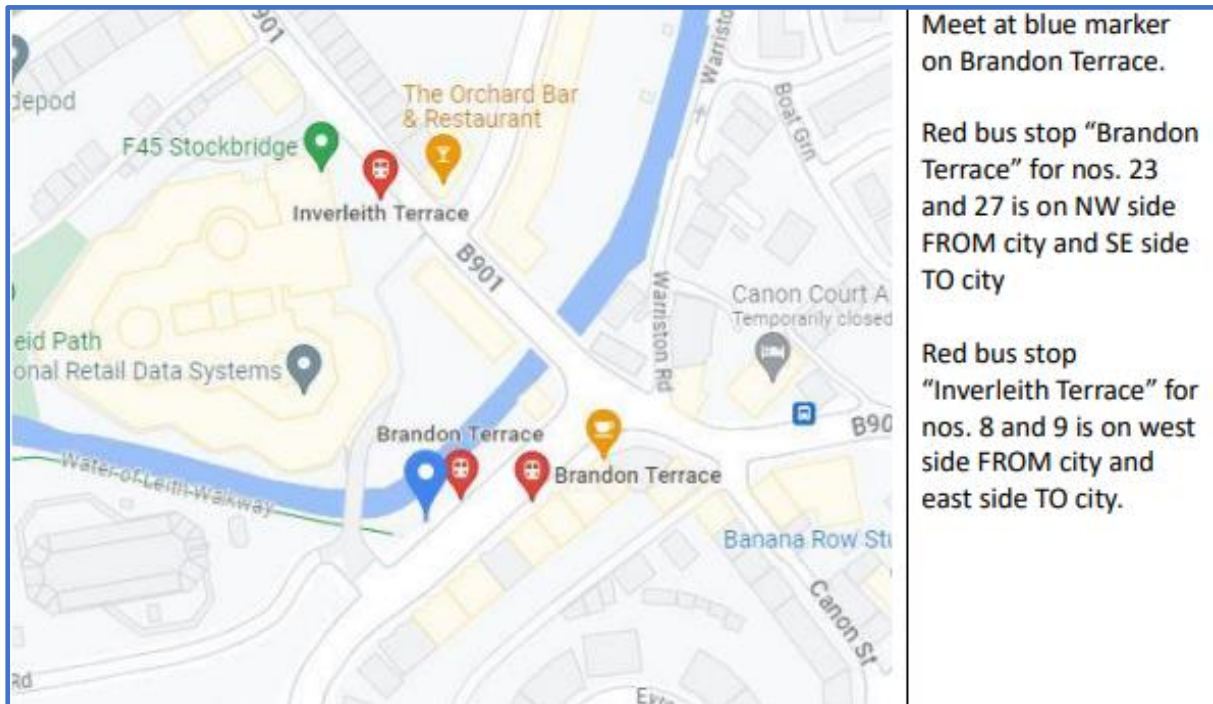

Walk 2

3pm-4.30pm

Start point: Meet by the bus stop on Brandon Terrace.

Take bus no's 9, 23 or 27 from city centre (Hanover Street) to Canonmills. No. 9 stops on Inverleith Terrace; nos. 23, 27 stop on Brandon Terrace.

Bus no. 8 from city centre (East End) to Canonmills, stops Inverleith Terrace.

End point: Roseburn.

Buses to city centre nos. 12, 26 or 31.